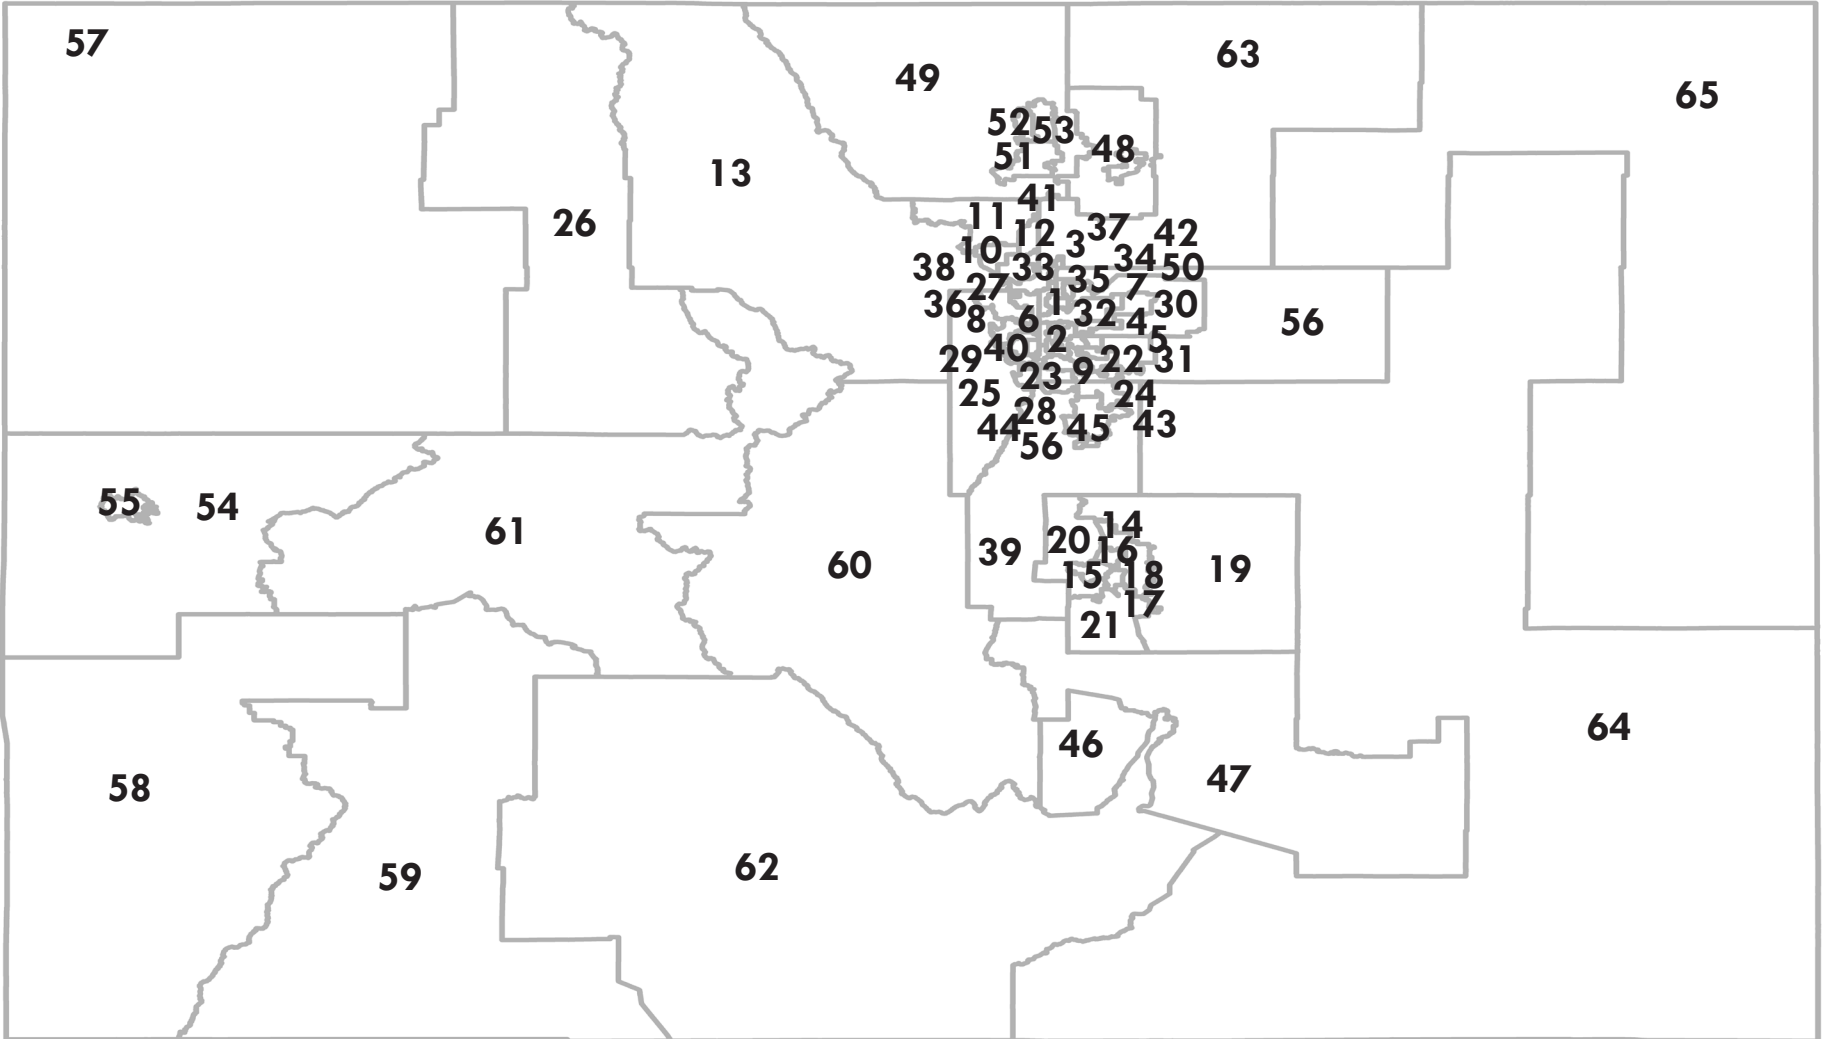

CREATE Invests Over \$1 million into Colorado's Emergency and Trauma Education

This map reflects the amount of capital invested into Colorado's emergency medical and trauma personnel through Colorado's Resource for Emergency and Trauma Education (CREATE) program since its inception in 2010.

Colorado State Senate Districts 2013

Colorado State House Districts 2013