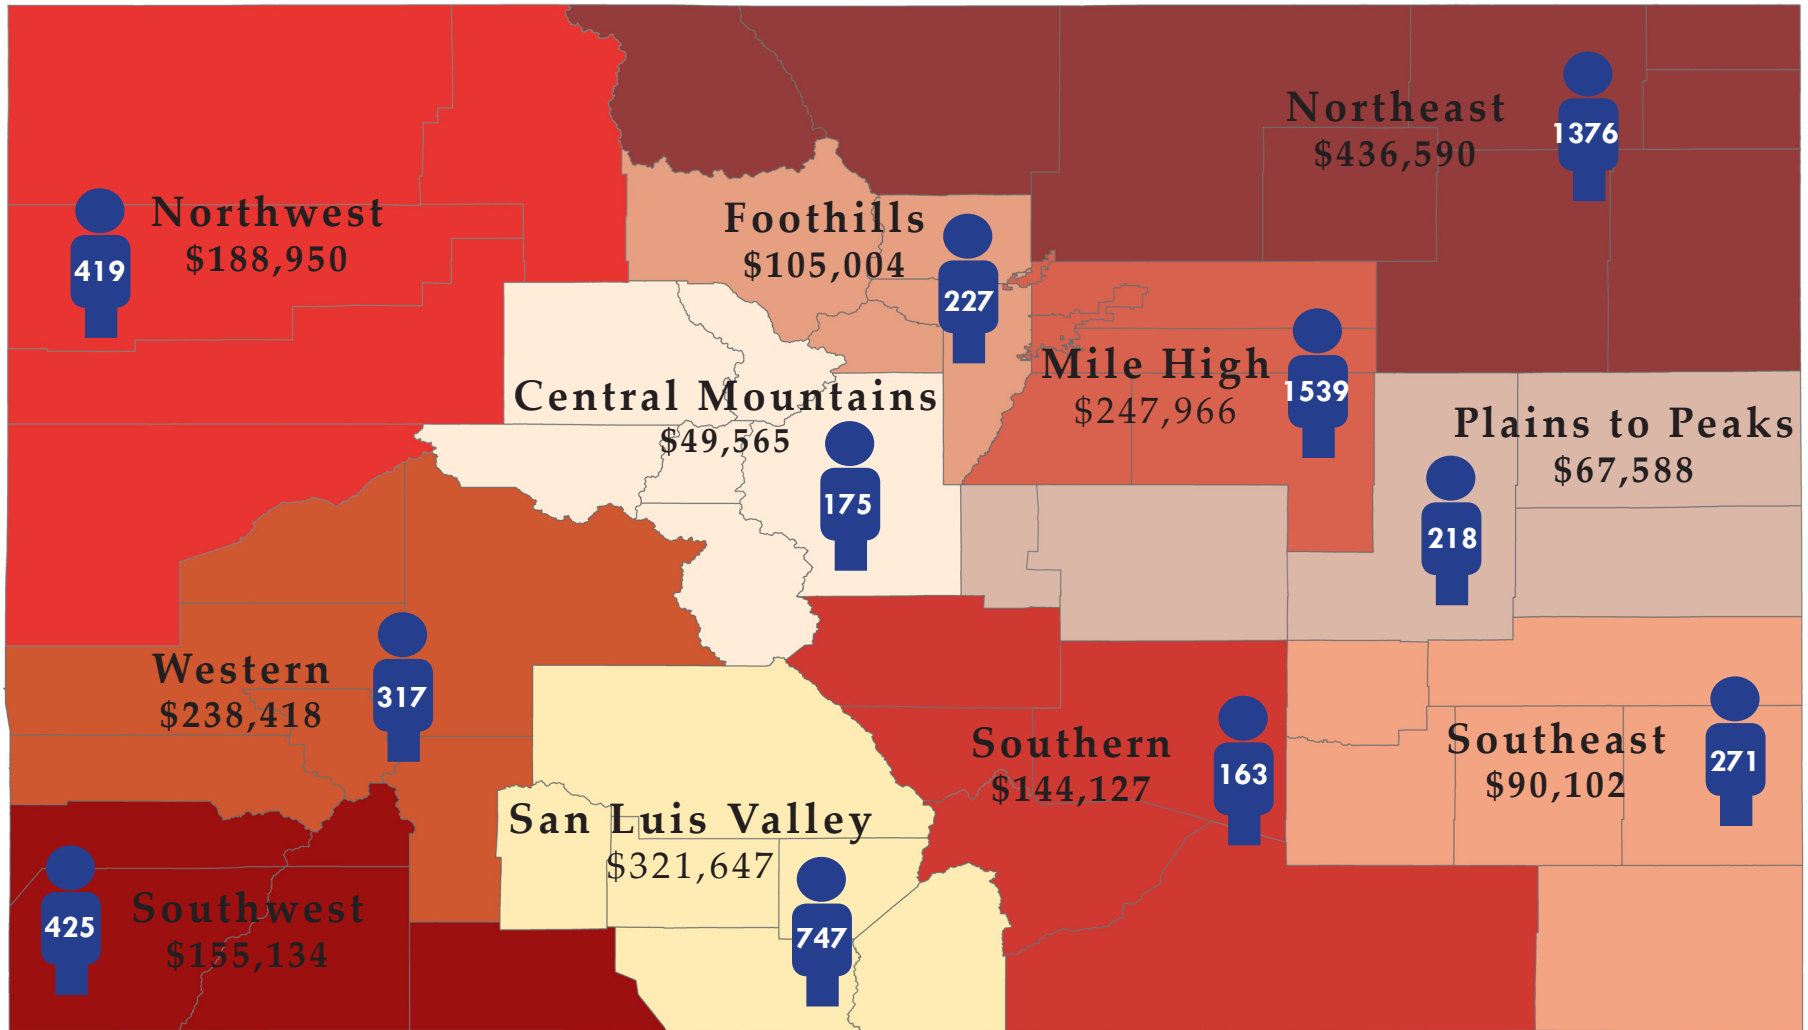

CREATE Invests Over \$1 million into Colorado's Emergency and Trauma Education

This map reflects the amount of capital invested into Colorado's emergency medical and trauma personnel through Colorado's Resource for Emergency and Trauma Education (CREATE) program since its inception in 2010.

Colorado State Senate Districts 2013

Colorado State House Districts 2013