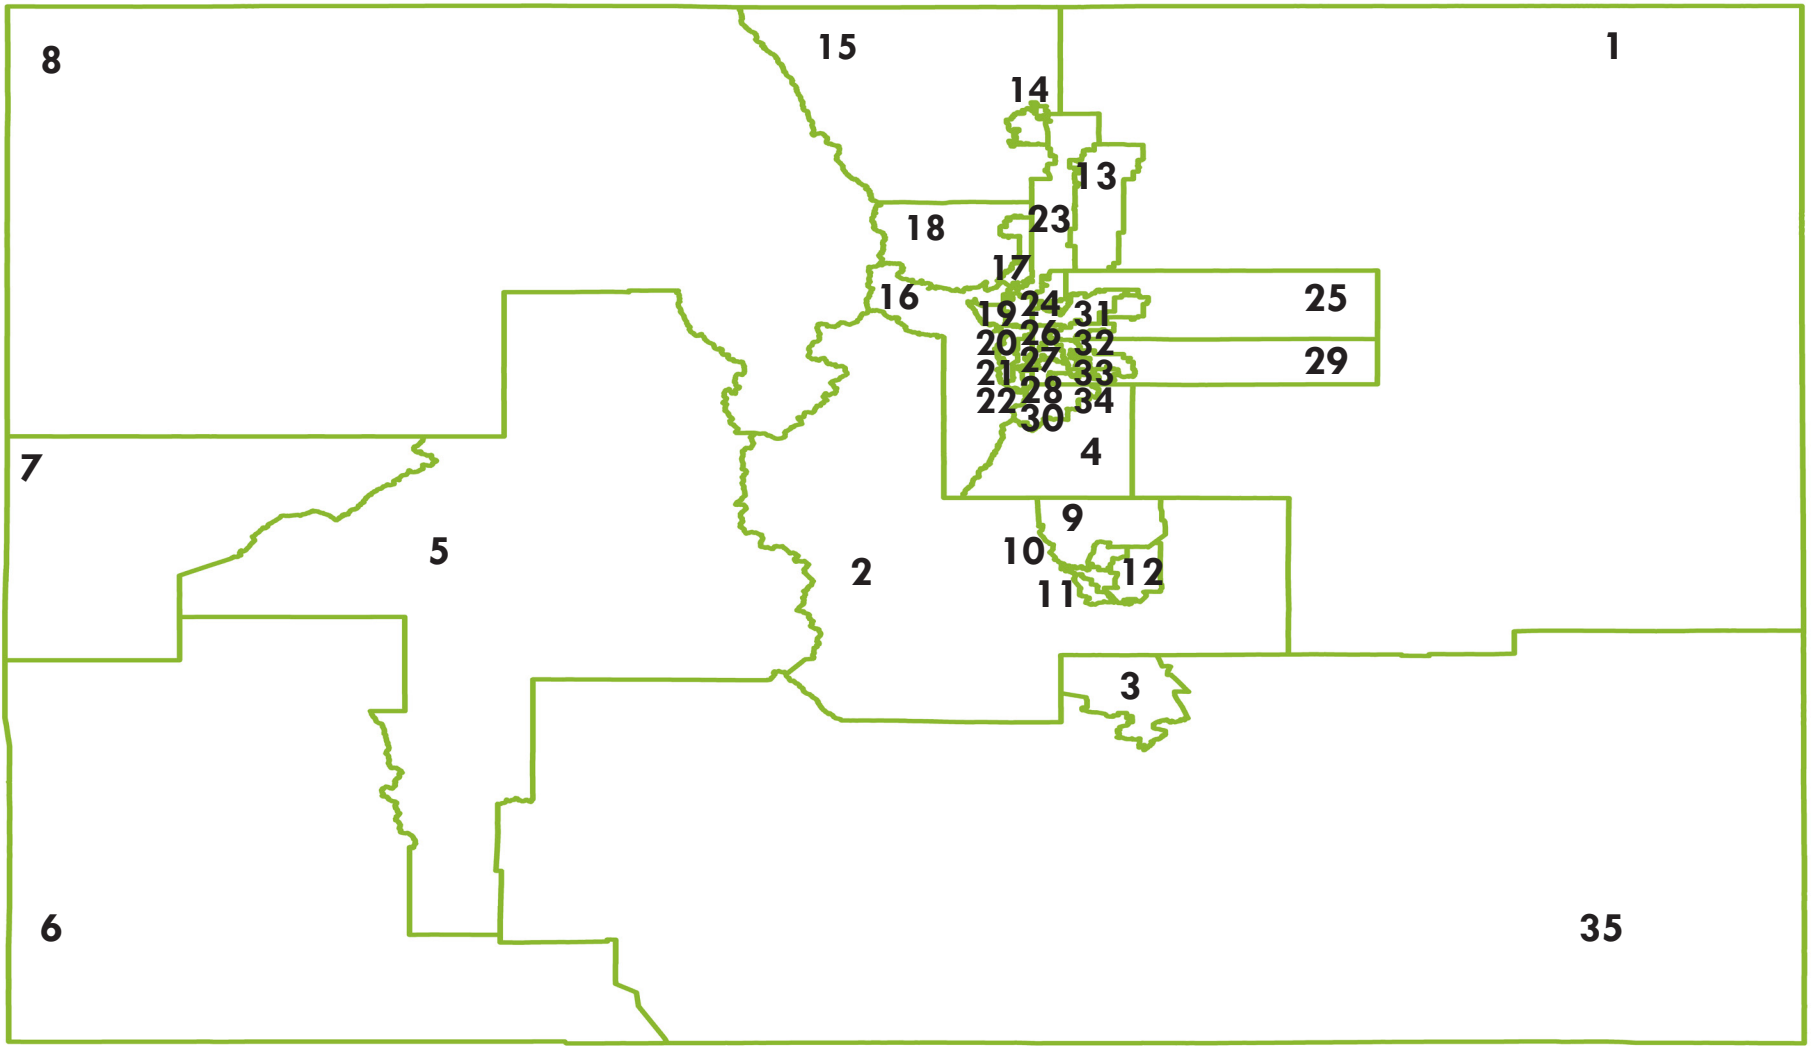

CREATE Invests Over \$1 million into Colorado's Emergency and Trauma Education

This map reflects the amount of capital invested into Colorado's emergency medical and trauma personnel through Colorado's Resource for Emergency and Trauma Education (CREATE) program since its inception in 2010.

Colorado State Senate Districts 2013

Colorado State House Districts 2013